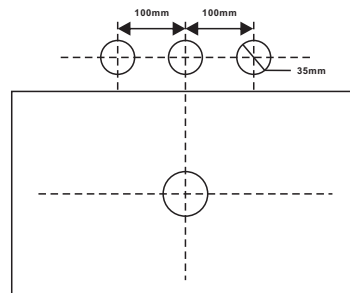

## Tools List (Not included)

Tape Measure

Silicone

Spirit Level

Use a spirit level to ensure the vanity is level from left to right and front to back, adjust if needed.

### Step 2

Place backsplash on the surface of the counter with the siliconed side down. Check for alignment and let it dry for 24 hours. Skip this step if backsplash was not purchased.

### Step 3

Please refer to the measurement of the counter top as below.

### Faucet hole specification-1

Please refer to the following dimensions of faucet holes for vanities with undermount oval sink.