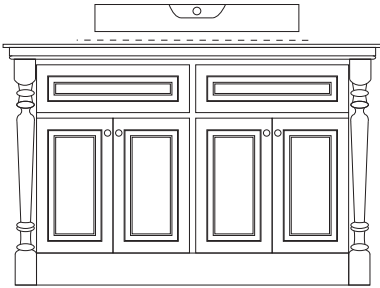

# BELLATERRA HOME

**Model: 605522**

## Tools List (Not included)

Tape Measure

Silicone

Spirit Level

Use a spirit level to ensure the vanity is level from left to right and front to back, adjust if needed.

### Step 1

Apply silicone sealant evenly along the bottom of backsplash and wall. Backsplash not included and must be purchased separately. Backsplash sold separately.