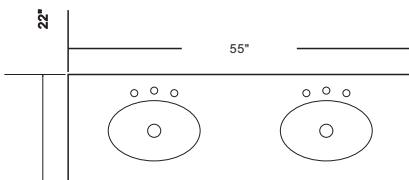

Step 4

Please refer to the following dimensions of faucet holes for vanities with undermount square sink.