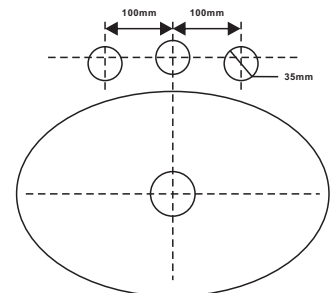

## Tools List (Not included)

Tape Measure

Silicone

Spirit Level

Use a spirit level to ensure the vanity is level from left to right and front to back, adjust if needed.

### Step 3

Please refer to the measurement of the counter top as below.

### Step 4

Please refer to the following dimensions of faucet holes for vanities with undermount square sink.

### Faucet hole specification-1

Please refer to the following dimensions of faucet holes for vanities with undermount oval sink.